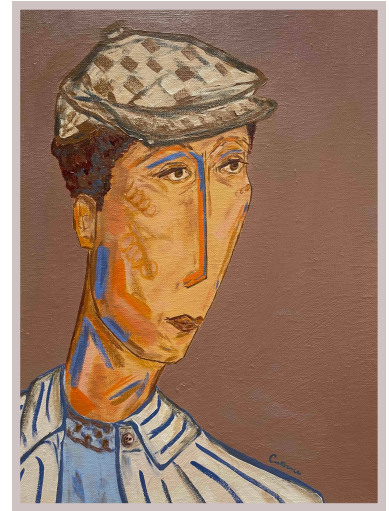

CA

Constance Anne

Certificate Of Authenticity

This document certifies that the artwork detailed below is an original creation by the artist Constance Anne and that it is a one of a kind work.

Protected by copyright law © Constance Anne

Original artwork details

Title:

Remy

Artist:

Constance Anne

Date of completion:

8th April 2024

Size: